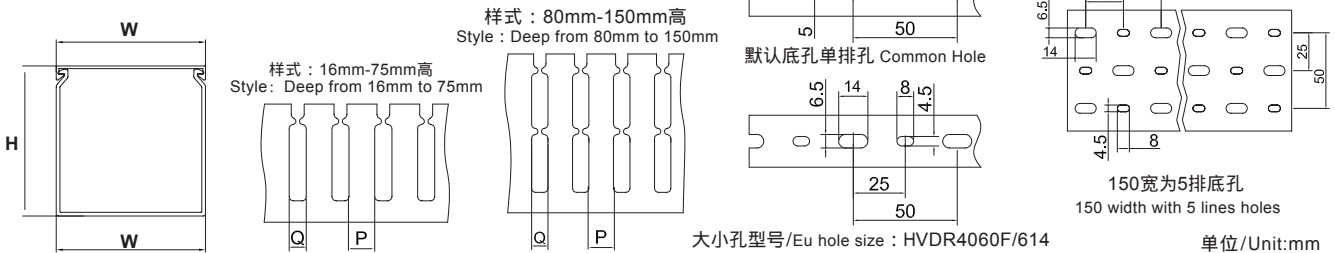

产品材质:采用低卤素硬质PVC料制成,环保无污染,不含铅等有毒物。
产品认证:美国UL:E306674 欧洲CE 欧洲环保RoHS,REACH,铁道阻燃低烟。
防火等级:UL94V-0,低烟微卤,遇火不燃烧,防火性及绝缘性特佳。
产品构造:由槽底及槽盖组成,底槽两侧设有出线孔。
颜色:灰色,白色,蓝色,黑色(可定制其它颜色,有起订量要求)
工作温度:静态-40°C持续高温至65°C,短时间可达85°C。
使用方法:先将底槽固定,将所要配的线装入槽内,盖上槽盖即可。
产品特性:1.反扣式槽盖与槽体设计组合后绝不脱落,且接合面平滑,不割伤手及擦损附近配线。
2.配线槽65°C内不易断裂,变形,变色,装配省时便利。
3.出线孔低、组合容易、拆卸简单、易于配线。

更多选择:量大可按需求生产所需规格或定制长度.例:HVDR8080F(L=1.7M)
Wide slot/finger design provides greater sidewall rigidity and can be used with a wide range of wire bundle sizes.
Certificates:UL:E306674 CE:EN50085 RoHS,REACH. Made of rigid PVC
Work temperature:-40 °c to 65 °c
UL94 Flammability Rating of V-0
Provided with mounting holes
Available color:gray.white.blue.black and other special colors
Special length come with MOQ request

大小孔型号/Eu hole size: HVDR4060F/614

单位/Unit:mm