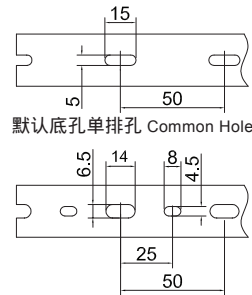

样式: 16mm-72mm宽
Style: Width from 16mm to 72mm

大小孔型号/Eu hole size: VDR4060F/614

默认底孔单排孔 Common Hole