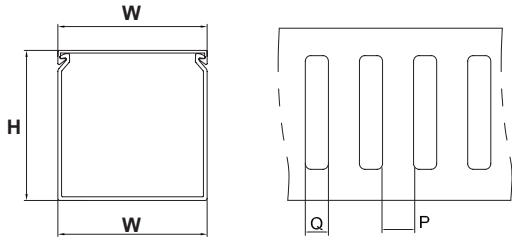

产品材质:采用低卤素硬质PVC料制成,环保无污染,不含铅等有毒物。
产品认证:美国UL:E306674 欧洲CE 欧洲环保RoHS,REACH,铁道阻燃低烟。
防火等级:UL94V-0,低烟微卤,遇火不燃烧,防火性及绝缘性佳。
产品构造:由槽底及槽盖组成,底槽两侧设有出线孔。
颜色:灰色.白色.蓝色.黑色(可定制其它颜色,有起订量要求)
工作温度:静态-40°C持续高温至65°C,短时间可达85°C。
使用方法:先将底槽固定,将所要配的线装入槽内,盖上槽盖即可。
产品特性:1.反扣式槽盖与槽体设计组合后绝不脱落,且接合面平滑,不割伤手及擦损附近配线。
2.配线槽65°C内不易断裂,变形,变色,装配省时便利。
3.出线孔低、组合容易、拆卸简单、易于配线。

更多选择:量大可按需求生产所需规格或定制长度.例:VDR8080C(L=1.7M)
Wide slot/finger design provides greater sidewall rigidity and can be used with a wide range of wire bundle sizes.
Certificates:UL:E306674 CE:EN50085 RoHS,REACH. Made of rigid PVC
Work temperature:-40 °c to 65 °c
UL94 Flammability Rating of V-0
Provided with mounting holes
Available color:gray.white.blue.black and other special colors
Special length come with MOQ request

推荐:灰色为常规库存产品,其它颜色有起订量要求。
Comment: gray is the common color, other color need more MOQ