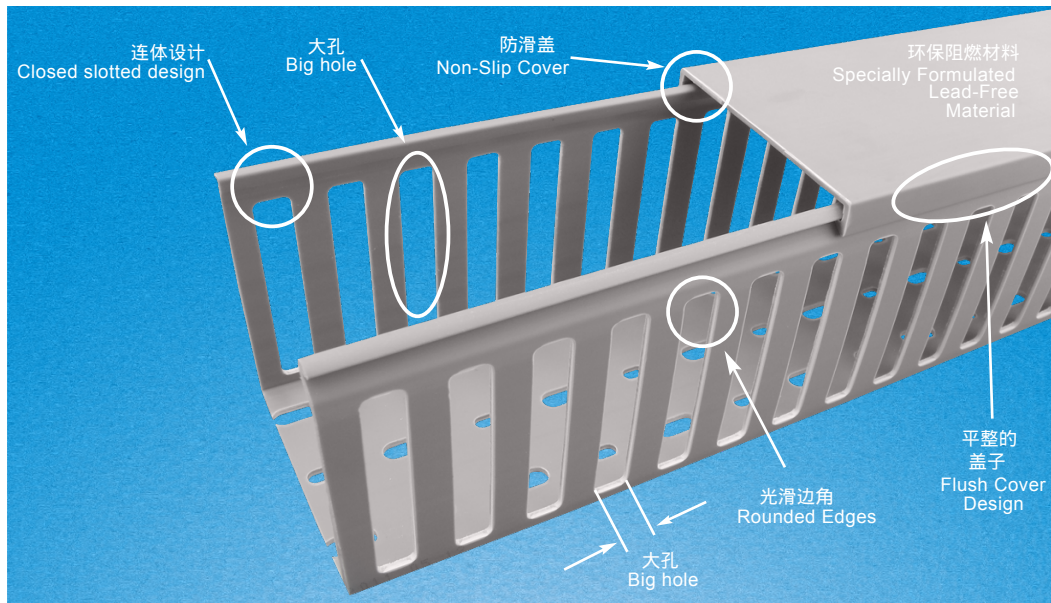

Pcs/Branch
2M

Including tuning and lids

每支
2米

含槽底槽盖

Pcs/Branch
2M

Including tuning and lids

RCCN 日成VDRRC型闭口环保线槽 Wide Close Slot Wiring Duct

特点/Features	优点/Advantages	益处/Benefits
大的孔 Wide finger and slot design	顶端连体结构,易扣盖子,整体强度大 Solid on the top of wall,easy to cover	可以用于较大的电线或者捆绑的电线 Can be used with a wide range of wire and
环保阻燃材料 Rohs approved Enviroment-friendly Material	符合欧盟ROHS环保测试, 符合美国UL94V-0,良好的阻燃性 Approved by EU Rohs, Compliant with US UL 94V-0,good inflaming	环保不含有铅的PVC 不会对人体健康构成危害,材料良好阻燃性, 使明火自熄,在着火的情况下,保证安全 Eliminates health concerns associated with PVC that contains lead
光滑的边角 Smooth rounded edges	齿的顶端和孔的边缘光滑 Smooth edges in duct slots and at top of duct fingers	防止电线和手被毛刺划伤 Protects hands and wiring/cabling from abrasion
防滑盖 non-slip liner inside duct covers)	安装时不容易滑盖 Will not slide easily when installed on duct base	防运输振动导致滑盖 防线槽垂直安装时滑盖 Cover stays in place during shipment, vibration and when in a vertical orientation,eliminating rework
平整的盖子设计 Flush cover design Greater capacity than traditional duct designs	比传统的设计有更大的空间 盖子与槽体齐平 Cover sits flush with sidewall	比老款装相同数量的电线表面更平整美观 Can potentially use a smaller size wiring duct for same number of wires Provides a neat and finished appearance
冲孔断面/Slot smooth	冲孔后齿的表面平整光滑 Smooth edge after punching	不用修毛刺,节省时间 No need to get offer abrasion, save time
顶部连体开孔设计 Solid design on top wall	方便盖子组合 Convenient to cover	加快线槽的组装时间 Speed wire installation
四种颜色可选 Four different colors	可用于不同场合的安装要求。 Suitable to different environments using	项目对颜色有要求时选择范围更加的广泛更快的满足终端用户的需求。 Can meet different customers'request in different project
通过多项认证 Approved by many certificates	美国UL,加拿大CULUS, 欧盟CE ,ROHS,REACH 铁道部机车阻燃低烟认证。 America UL,Canada CULUS, EuropeCE ,ROHS,REACH Flamiility and low smoking certificate	满足项目应用零配件需要提供产品认证,确保产品在全球各地均可放心使用 Can provide related certificates of the projects or parts need