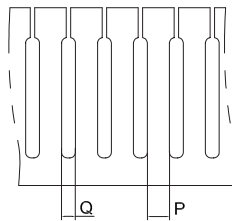

RCCN 日成HVDRT型环保阻燃线槽 Narrow Slot Wiring Duct

产品材质:采用低卤素硬质PVC料制成,环保无污染,不含铅等有毒物。
产品认证:美国UL:E306674 欧洲CE 欧洲环保RoHS,REACH,铁道阻燃低烟。
防火等级:UL94V-0,低烟微卤,遇火不燃烧,防火性及绝缘性特佳。
产品构造:由槽底及槽盖组成,底槽两侧设有出线孔。
颜色:灰色.白色.蓝色.黑色(可定制其它颜色,有起订量要求)
工作温度:静态-40°C持续高温至65°C,短时间可达85°C。
使用方法:先将底槽固定,将所要配的线装入槽内,盖上槽盖即可。
产品特性:1.反扣式槽盖与槽体设计组合后绝不脱落,且接合面平滑,不割伤手及擦损附近配线。
2.配线槽65°C内不易断裂,变形,变色,装配省时便利。
3.出线孔低、组合容易、拆卸简单、易于配线。

更多选择:量大可按需求生产所需规格或定制长度.例:HVDR8080T(L=1.7M)
Wide slot/finger design provides greater sidewall rigidity and can be used with a wide range of wire bundle sizes.
Certificates:UL:E306674 CE:EN50085 RoHS,REACH. Made of rigid PVC
Work temperature:-40 °c to 65 °c
UL94 Flammability Rating of V-0
Provided with mounting holes
Available color:gray.white.blue.black and other special colors
Special length come with MOQ request

推荐:灰色为常规库存产品,其它颜色有起订量要求。
Comment : gray is the common color, other color need more MOQ

本系列HVDRT为直孔,孔5齿8,孔无分隔齿设计。
本系列16/20/33/35/45/65/75高为非标产品。
This series is HVDRT,without butterfly design,slot 5,finger 8,
16/20/33/35/45/65/75,they are not standard products

大小孔型号/Eu hole size : VDR4060F/614

单位/Unit:mm