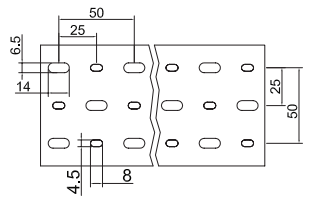

更多选择:量大可按需求生产所需规格或定制长度.例:HVDR8080T(L=1.7M)
 Wide slot/finger design provides greater sidewall rigidity and can be used with a wide range of wire bundle sizes.
 Certificates:UL:E306674 CE:EN50085 RoHS,REACH. Made of rigid PVC
 Work temperature:-40 °c to 65 °c
 UL94 Flammability Rating of V-0
 Provided with mounting holes
 Available color:gray.white.blue.black and other special colors
Special length come with MOQ request

150宽为5排底孔
 150 width with 5 lines holes

本系列HVDRT为直孔,孔5齿8,孔无分隔齿设计。
 本系列16/20/33/35/45/65/75高为非标产品。
 This series is HVDRT,without butterfly design,slot 5,finger 8,
 16/20/33/35/45/65/75,they are not standard products