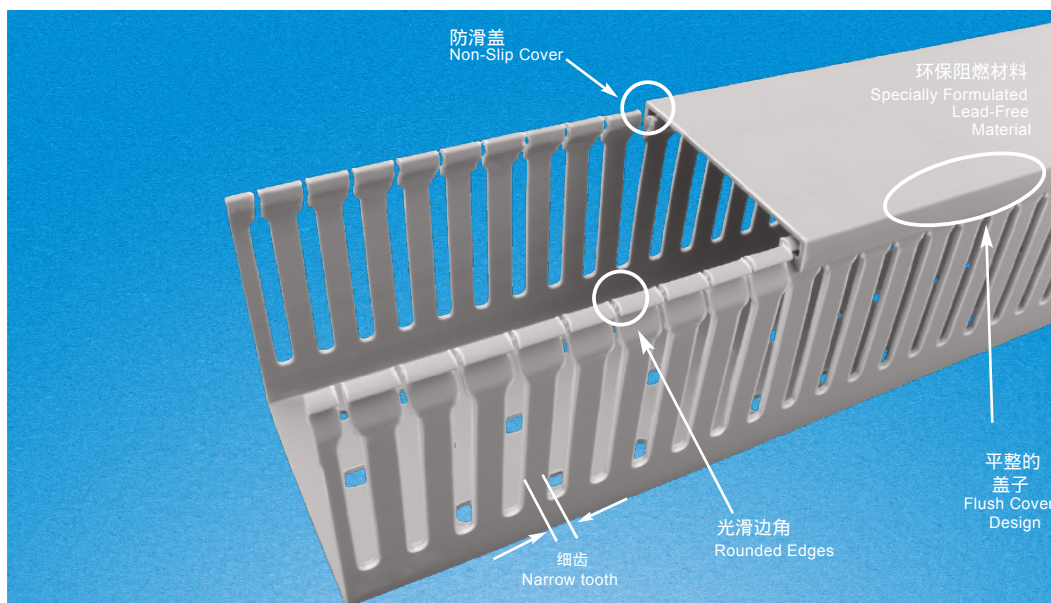

RCCN 日成HVDRT型环保阻燃线槽 Narrow Slot Wiring Duct

特点/Features	优点/Advantages	益处/Benefits
细的齿和细的孔 Narrow finger and slot design	较近的电器接线空间满足高密度排线 Allows further fanning of wires for neater wire	允许更多的排线,使布线效果整体美观 Management in high-density control panels
环保阻燃材料 Rohs approved Environment-friendly Material	符合欧盟ROHS环保测试, 符合美国UL94V-0,良好的阻燃性 Approved by EU Rohs, Compliant with US UL 94V-0,good inflaming	环保不含有铅的PVC 不会对人体健康构成危害,材料良好阻燃性, 使明火自熄,在着火的情况下,保证安全 Eliminates health concerns associated with PVC that contains lead
光滑的边角 Smooth rounded edges	齿的顶端和孔的边缘光滑 Smooth edges in duct slots and at top of duct fingers	防止电线和手被毛刺割伤 Protects hands and wiring/cabing from abrasion
防滑盖 (non-slip liner inside duct covers)	安装时不容易滑盖 Will not slide easily when installed on duct base	防运输振动导致滑盖 防线槽垂直安装时滑盖 Cover stays in place during shipment, vibration and when in a vertical orientation,eliminating rework
平整的盖子设计 Flush cover design Greater capacity than traditional duct designs	比传统的设计有更大的空间 盖子与槽体齐平 Cover sits flush with sidewall	比老款装相同数量的电线表面更平整美观 Can potentially use a smaller size wiring duct for same number of wires Provides a neat and finished appearance
冲孔断面/Slot smooth	冲孔后齿的表面平整光滑 Smooth edge after punching	不用修毛刺,节省时间 No need to get offer abrasion, save time
四种颜色可选 Four different colors	可用于不同场合的安装要求。 Suitable to different environments using	项目对颜色有要求时选择范围更加的广泛更快的满足终端用户的需求。 Can meet different customers' request in different project
通过多项认证 Approved by many certificates	美国UL,加拿大CULUS, 欧盟CE ,ROHS,REACH 铁道部机车阻燃低烟认证。 America UL,Canada CULUS, EuropeCE ,ROHS,REACH Flamily and low smoking certificate	满足项目应用零配件需要提供产品认证,确保产品在世界各地均可放心使用 Can provide related certificates of the projects or parts need