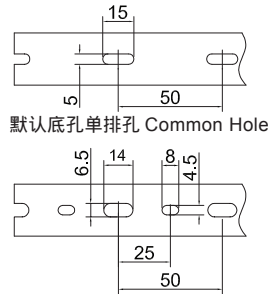

样式: 16mm-72mm宽
Style : Width from 16mm to 72mm

默认底孔单排孔 Common Hole