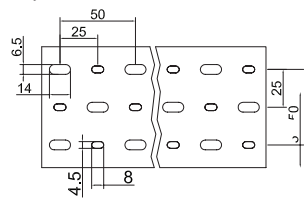

更多选择:量大可按需求生产所需规格或定制长度.例:HVDR8080T/HF(L=1.7M)

Wide slot/finger design provides greater sidewall rigidity and can be used with a wide range of wire bundle sizes.
 Certificates:UL CE:EN50085 RoHS,REACH. Made of rigid Halogen free PCABS
 Work temperature:-40 °c to 110 °c
 UL94 Flammability Rating of V-0
 Provided with mounting holes
 Available color:gray,white,blue,black and other special colors
 Special length come with MOQ request

DIN5510

说明:本系列16/35/45/65/75为非标产品。

This series is 16/35/45/65/75,they are not standard products

样式:16mm-72mm宽
 Style:Width from 16mm to 72mm

大小孔型号/Eu hole size: VDR4060F/614

样式:75mm-140mm宽
 Style:Width from 75mm to 140mm